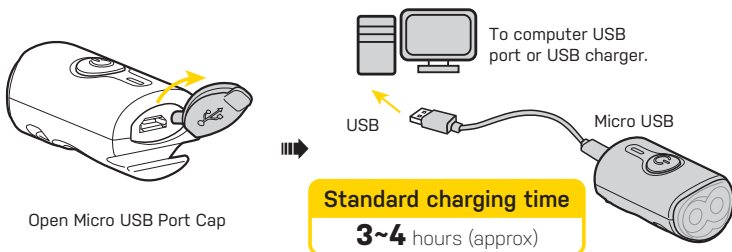

MOUNTING ON HANDLEBAR

BATTERY CHARGING

SPECIFICATION

Function : Blinking / 0.5W Constant / Rapid Blink
Burn Time : 7 hr / 3 hr / 35 hr
Luminous : 60 Lumens
Lamp : 2 super bright 0.3W white LEDs

Battery : 3.7V 330mAh Lithium Ion
Charge : USB power supply 5V 500mA
Weight : 22 g / 0.78 oz (light only)
Reserve Time: 0.5 hr

SPARE PARTS

WARNING

- Although light body is water-resistant (under normal weather conditions of rain, etc.) never intentionally submerge it underwater.
- For ultimate safety, the WhiteLite™ Mini USB should be used in conjunction with a specific night riding light.
- In addition to its brightness, the beam is widely diffused. In case you need to use this light on public roads, be sure to adjust the angle downward so as not to blind oncoming traffic.