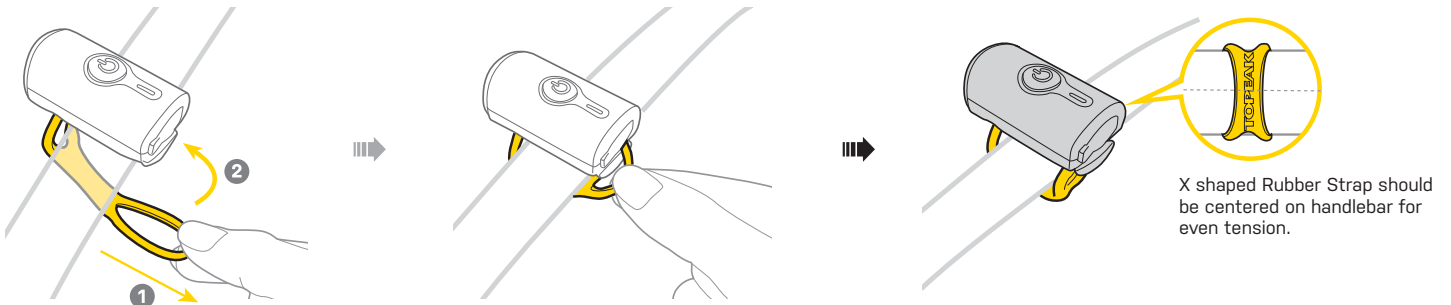

MOUNTING ON HANDLEBAR

BATTERY CHARGING

SPECIFICATION

Function : Blinking / 0.5W Constant / Rapid Blink
Burn Time : 7 hr / 3 hr / 35 hr
Luminous : 60 Lumens
Lamp : 2 super bright 0.3W white LEDs

Battery : 3.7V 330mAh Lithium Ion
Charge : USB power supply 5V 500mA
Weight : 22 g / 0.78 oz (light only)
Reserve Time: 0.5 hr

SPARE PARTS

WARNING

- Although light body is water-resistant (under normal weather conditions of rain, etc.) never intentionally submerge it underwater.
- For ultimate safety, the WhiteLite™ Mini USB should be used in conjunction with a specific night riding light.
- In addition to its brightness, the beam is widely diffused. In case you need to use this light on public roads, be sure to adjust the angle downward so as not to blind oncoming traffic.